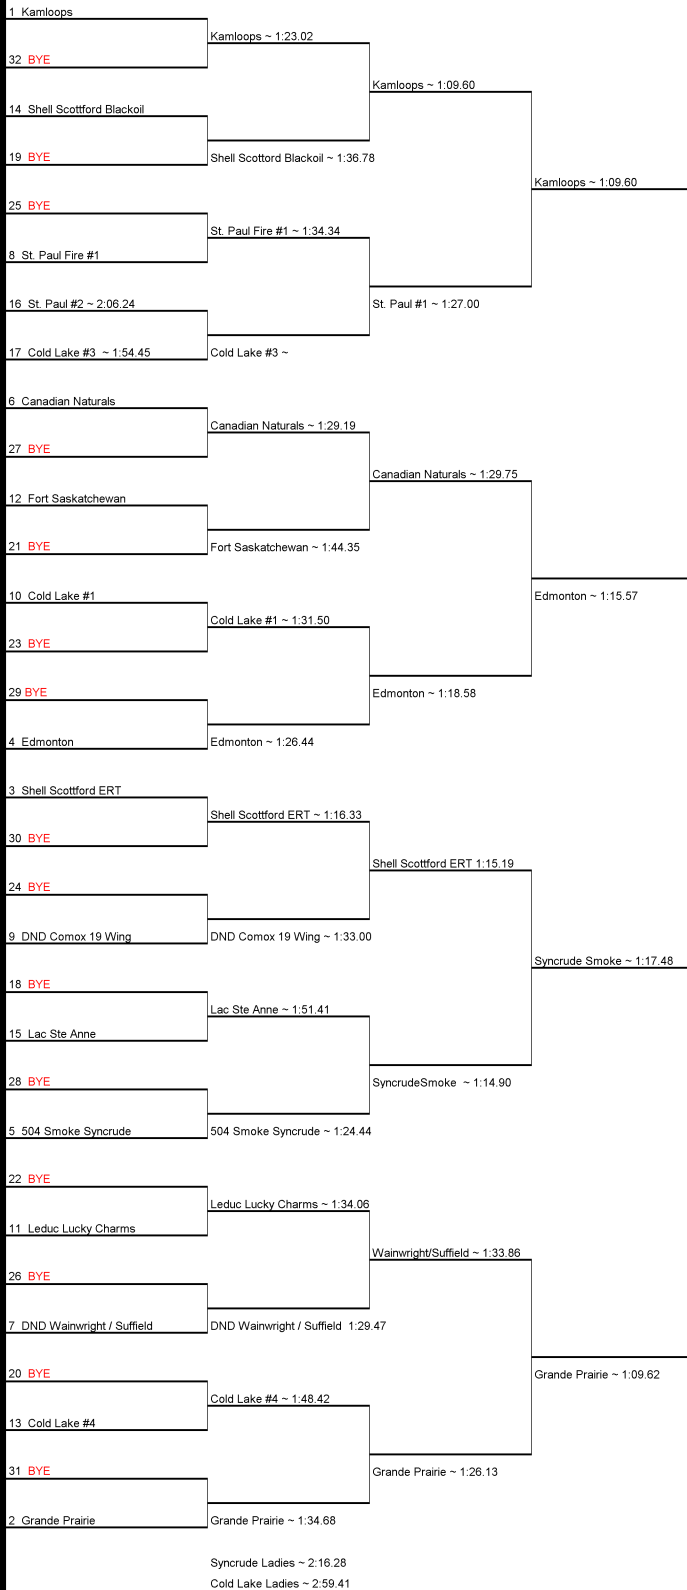

Knockout Relay

Seeding Round

1st Knockout Round

2nd Knockout Round

3rd Knockout Round

4th Knockout Round

5th Knockout Round

DND Canada 1:30.33  
 Cold Lake F.R. #4 1:50.25  
 DND Comox ~ 1:32.98  
 Edmonton F.R. ~ 1:18.60  
 Fort Sask. ~ 1:40.52  
 Grande Prairie ~ 1:16.06  
 Bye  
 Kamloops ~ 1:11.17  
 Leduc Fire ~ 1:38.02  
 Shell Scottford Blkoil ~ 1:51.65  
 Shell Scottford ERT ~ 1:17.53  
 St. Paul Fire ~ 1:30.73  
 St. Paul Fire ~ 2:12.60  
 Cold Lake #1 ~ 1:33.24  
 Cold Lake #3 ~ 2:37.49  
 Lac Ste Anne ~ 1:55.45  
 Syncrude SWAT ~ 2:16.81  
 Cold Lake Ladies ~ 3:19.29  
 Canadian Naturals ~ 1:28.23  
 Syncrude Smoke ~ 1:19.63

Fire Departments

- 1 Kamloops
- 2 Grande Prairie
- 3 Edmonton

Fire Schools

- 1
- 2
- 3

Industrial Departments

- 1 Syncrude Smoke
- 2 Shell Scottford
- 3 Canadian Naturals