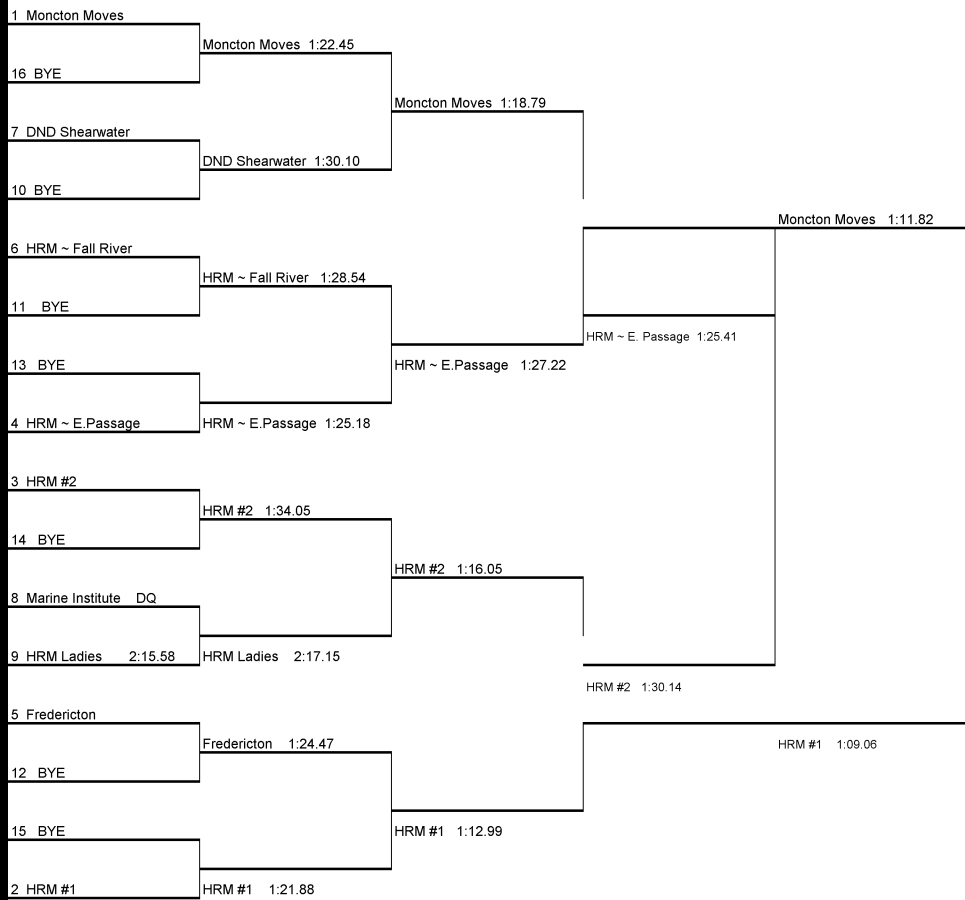

HRM ~ Fall River 1:31.46
 Marine Institute 1:37.14
 Fredericton 1:31.26
 HRM #3 1:59.59
 HRM #2 1:20.27
 Moncton Moves 1:13.23
 DND Shearwater 1:33.34
 HRM ~ Eastern Passage 1:26.45
 HRM #1 1:15.56

- 1. Halifax #1
- 2. Moncton Moves
- 3. HRM ~ Eastern Passage